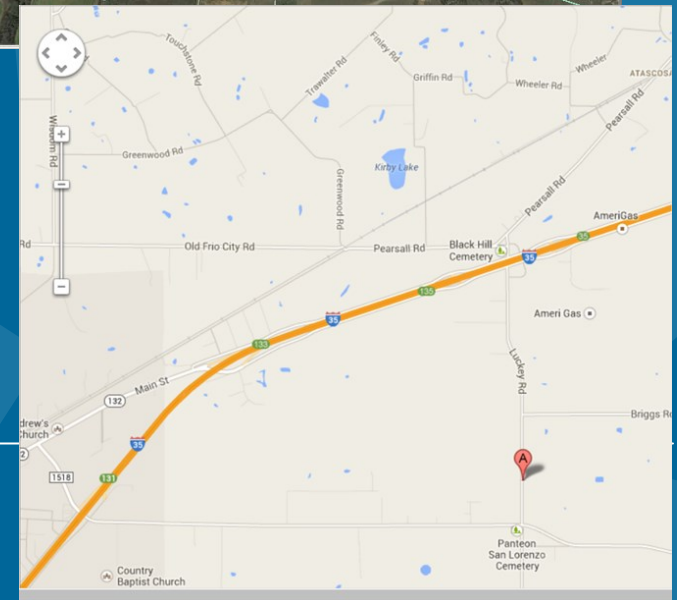

# Surplus Property

For further information visit us at  
[www.SAWS.org/Property](http://www.SAWS.org/Property)

- Kye Mask Farm, 268.132 Acres
- Bexar and Atascosa Counties
- Bid Deadline: June 3, 2014, 2:00 p.m.
- **THE MINIMUM BID IS \$1,600,000.00**
- **ANY BID BELOW \$1,600,000.00 WILL BE AUTOMATICALLY REJECTED**
- Located south of I.H. 35 South, west of Luckey Rd. in the southwest quadrant of San Antonio, Bexar County, Texas with a southern portion of the property located in Atascosa County, TX

2800 US Hwy 281 North, San Antonio, TX 78298