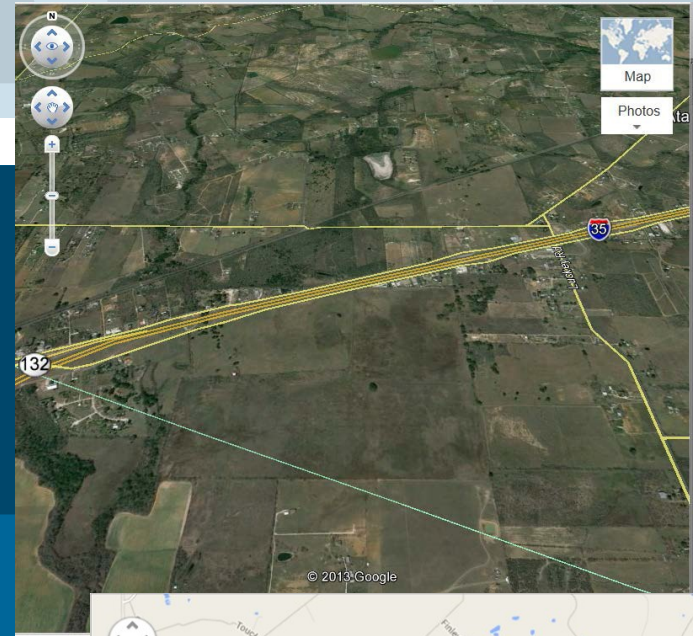

# Surplus Property

For further information visit us at  
[www.SAWS.org/Property](http://www.SAWS.org/Property)

- Kye Mask Farm, 268.132 Acres
- Bexar and Atascosa Counties
- Bid Deadline: June 3, 2014, 2:00 p.m.
- **THE MINIMUM BID IS \$1,600,000.00**
- **ANY BID BELOW \$1,600,000.00 WILL BE AUTOMATICALLY REJECTED**
- Located south of I.H. 35 South, west of Luckey Rd. in the southwest quadrant of San Antonio, Bexar County, Texas with a southern portion of the property located in Atascosa County, TX

2800 US Hwy 281 North, San Antonio, TX 78298